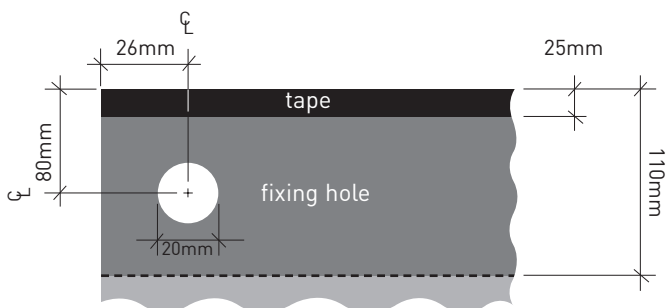

CURVED B
2000mm H x 2000mm W

- ▒ Visible Graphic Area 2000mm x 2000mm
- ▤ Finished Print Size 2000mm x 2000mm (inc. 150mm inside base of cassette)
- Image Bleed Area 2010mm x 2010mm (10mm sides, 1000mm inside base)

Fixing Hole Diagram:

- 26mm from outside edge to centre.
- 80mm from trimmed end to centre.
- Hole Diameter 20mm.

110mm extra for overlap based on using 25mm wide double-sided tape to secure graphic. This makes a 85mm pocket.

----- Graphic folding edge/crease line

ORDER LINE:
0845 8854 460