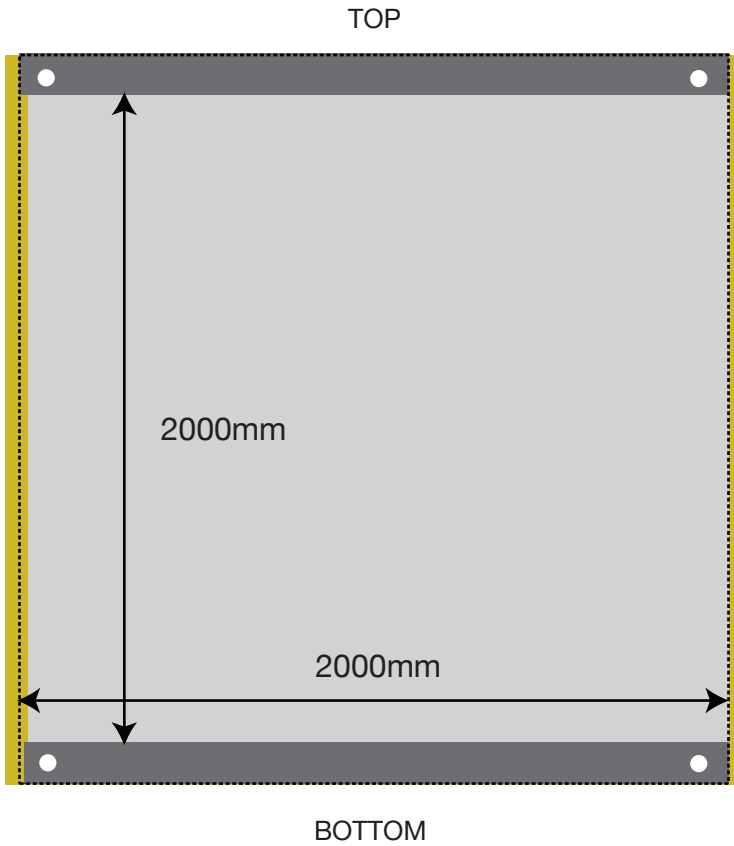

CURVED B
2000mm H x 2000mm W

- ▒ Visible Graphic Area 2000mm x 2000mm
- ▤ Finished Print Size 2000mm x 2000mm (inc. 150mm inside base of cassette)
- Image Bleed Area 2010mm x 2010mm (10mm sides, 1000mm inside base)

Fixing Hole Diagram:

- 26mm from outside edge to centre.
- 80mm from trimmed end to centre.
- Hole Diameter 20mm.

110mm extra for overlap based on using 25mm wide double-sided tape to secure graphic. This makes a 85mm pocket.

----- Graphic folding edge/crease line

ORDER LINE:
0845 8854 460