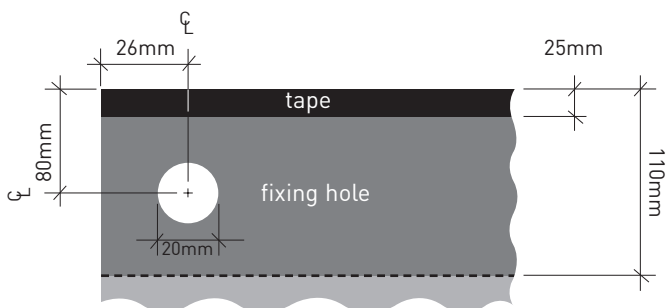

MONSOON

1000mm H x 2500mm W

-  Visible Graphic Area 1000mm x 2500mm
-  Finished Print Size 1000mm x 2500mm
(inc. 150mm inside base of cassette)
-  Image Bleed Area 1010mm x 2510mm
(10mm sides, 1000mm inside base)

Fixing Hole Diagram:

- 26mm from outside edge to centre.
- 80mm from trimmed end to centre.
- Hole Diameter 20mm.

110mm extra for overlap based on using 25mm wide double-sided tape to secure graphic. This makes a 85mm pocket.

----- Graphic folding edge/crease line

ORDER LINE:
0845 8854 460