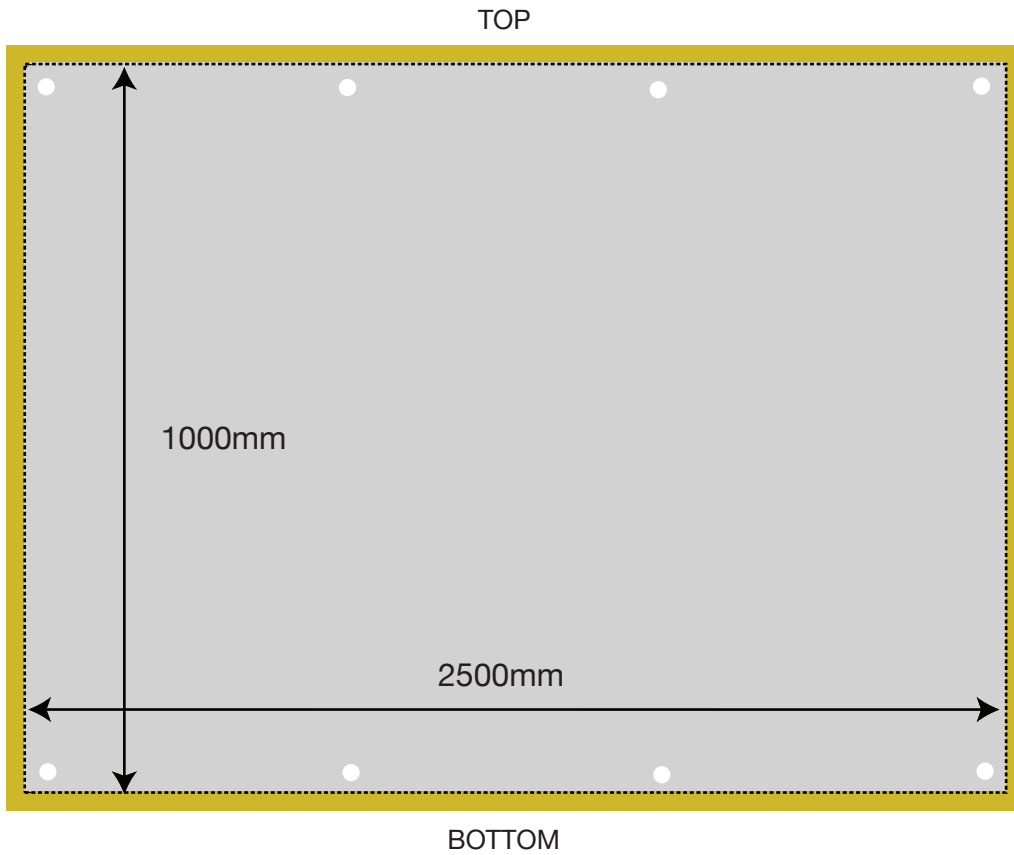

MONSOON

1000mm H x 2500mm W

-  Visible Graphic Area 1000mm x 2500mm
-  Finished Print Size 1000mm x 2500mm
(inc. 150mm inside base of cassette)
-  Image Bleed Area 1010mm x 2510mm
(10mm sides, 1000mm inside base)

Fixing Hole Diagram:

- 26mm from outside edge to centre.
- 80mm from trimmed end to centre.
- Hole Diameter 20mm.

110mm extra for overlap based on using 25mm wide double-sided tape to secure graphic. This makes a 85mm pocket.

----- Graphic folding edge/crease line

ORDER LINE:
0845 8854 460