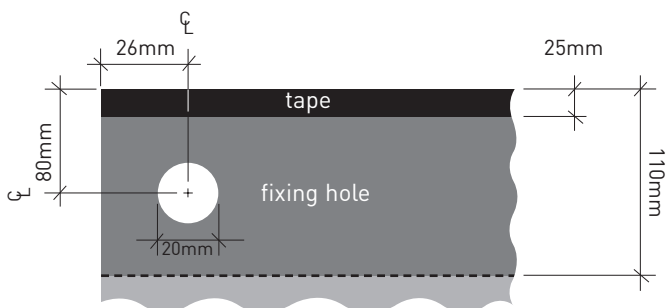

MONSOON

1250mm H x 3000mm W

-  Visible Graphic Area 1250mm x 3000mm
-  Finished Print Size 1250mm x 3000mm
(inc. 150mm inside base of cassette)
-  Image Bleed Area 1260mm x 3010mm
(10mm sides, 1000mm inside base)

Fixing Hole Diagram:

- 26mm from outside edge to centre.
- 80mm from trimmed end to centre.
- Hole Diameter 20mm.

110mm extra for overlap based on using 25mm wide double-sided tape to secure graphic. This makes a 85mm pocket.

----- Graphic folding edge/crease line

ORDER LINE:
0845 8854 460