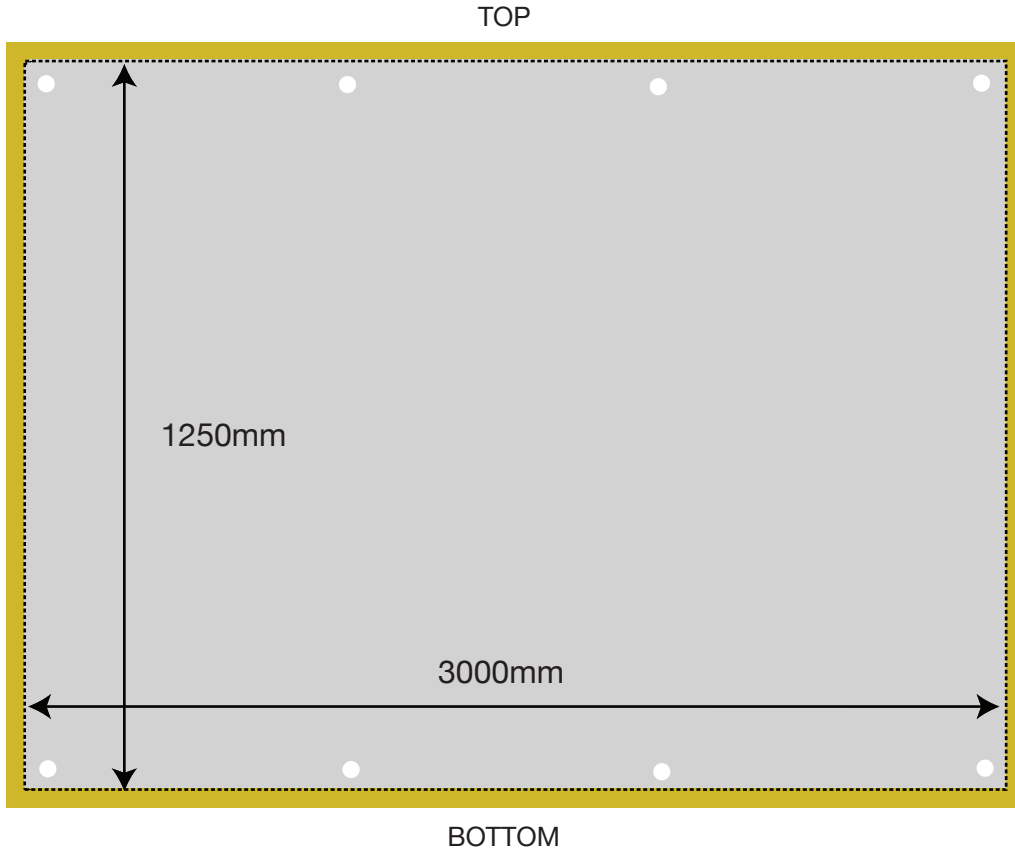

MONSOON

1250mm H x 3000mm W

-  Visible Graphic Area 1250mm x 3000mm
-  Finished Print Size 1250mm x 3000mm
(inc. 150mm inside base of cassette)
-  Image Bleed Area 1260mm x 3010mm
(10mm sides, 1000mm inside base)

Fixing Hole Diagram:

- 26mm from outside edge to centre.
- 80mm from trimmed end to centre.
- Hole Diameter 20mm.

110mm extra for overlap based on using 25mm wide double-sided tape to secure graphic. This makes a 85mm pocket.

----- Graphic folding edge/crease line

ORDER LINE:
0845 8854 460