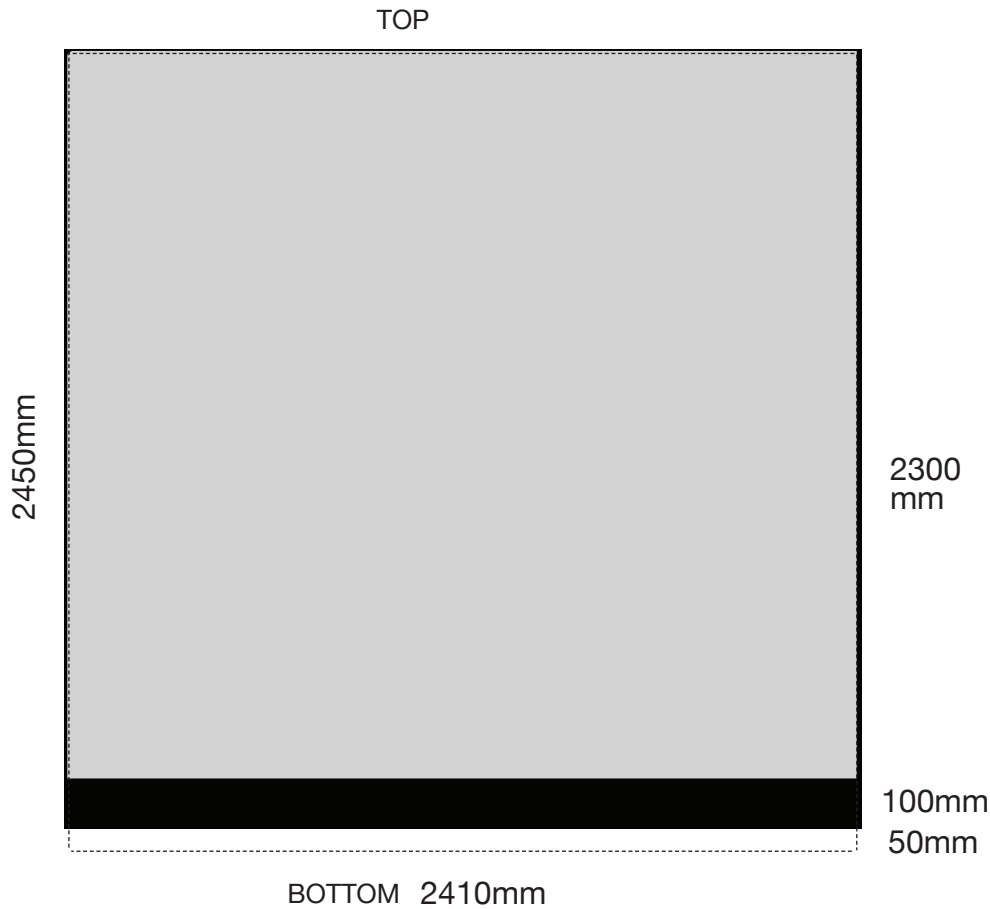

PEGASUS
2450mm H x 2410mm W

- Visible Graphic Area 2300mm x 2410mm
- Finished Print Size 2450mm x 2410mm
(inc. 150mm inside base of cassette)
- Image Bleed Area 2450mm x 2410mm
(5mm top and sides, 1000mm inside base)