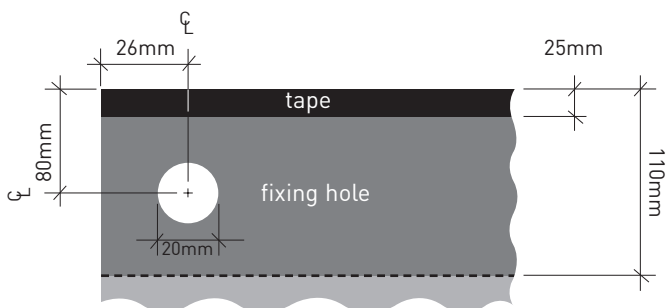

# STRAIGHT A

2000mm H x 2000mm W

-  Visible Graphic Area 2000mm x 2000mm
-  Finished Print Size 2000mm x 2000mm  
(inc. 150mm inside base of cassette)
-  Image Bleed Area 2010mm x 2010mm  
(10mm sides, 1000mm inside base)

**Fixing Hole Diagram:**

- 26mm from outside edge to centre.
- 80mm from trimmed end to centre.
- Hole Diameter 20mm.

110mm extra for overlap based on using 25mm wide double-sided tape to secure graphic. This makes a 85mm pocket.

----- Graphic folding edge/crease line

**ORDER LINE:**  
**0845 8854 460**