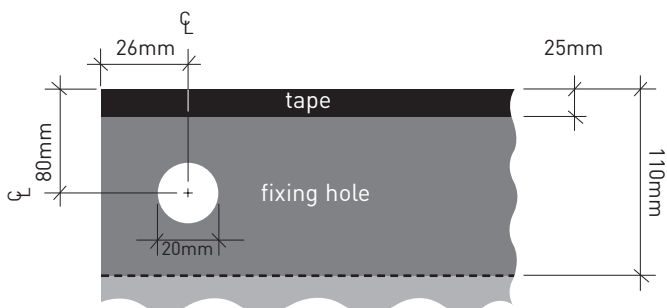

# STRAIGHT A

2000mm H x 3000mm W

-  Visible Graphic Area 2000mm x 3000mm
-  Finished Print Size 2000mm x 3000mm  
(inc. 150mm inside base of cassette)
-  Image Bleed Area 2010mm x 3010mm  
(10mm sides, 1000mm inside base)

**Fixing Hole Diagram:**

- 26mm from outside edge to centre.
- 80mm from trimmed end to centre.
- Hole Diameter 20mm.

110mm extra for overlap based on using 25mm wide double-sided tape to secure graphic. This makes a 85mm pocket.

----- Graphic folding edge/crease line

**ORDER LINE:**  
**0845 8854 460**