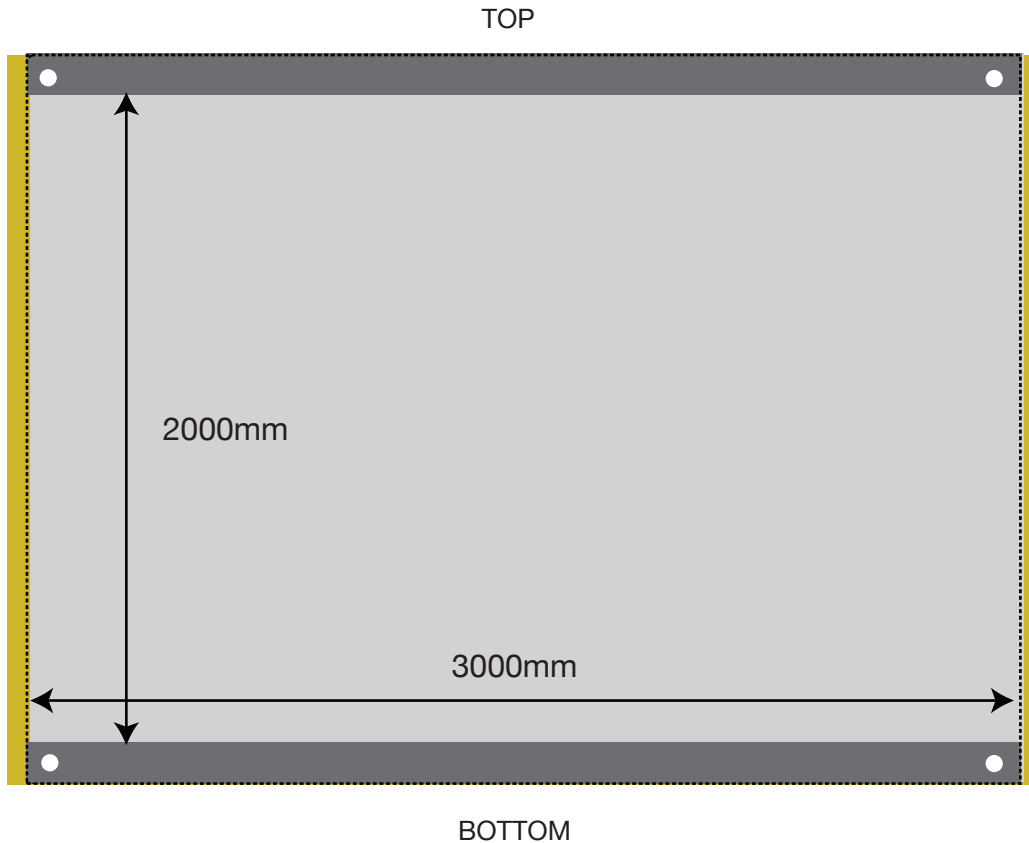

# STRAIGHT A

2000mm H x 3000mm W

-  Visible Graphic Area 2000mm x 3000mm
-  Finished Print Size 2000mm x 3000mm  
(inc. 150mm inside base of cassette)
-  Image Bleed Area 2010mm x 3010mm  
(10mm sides, 1000mm inside base)

**Fixing Hole Diagram:**

- 26mm from outside edge to centre.
- 80mm from trimmed end to centre.
- Hole Diameter 20mm.

110mm extra for overlap based on using 25mm wide double-sided tape to secure graphic. This makes a 85mm pocket.

----- Graphic folding edge/crease line

**ORDER LINE:**  
**0845 8854 460**