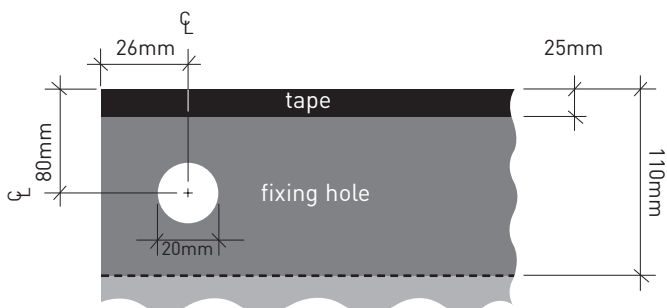

# STRAIGHT B

2000mm H x 3000mm W

-  Visible Graphic Area 2000mm x 3000mm
-  Finished Print Size 2000mm x 3000mm  
(inc. 150mm inside base of cassette)
-  Image Bleed Area 2010mm x 3010mm  
(10mm sides, 1000mm inside base)

**Fixing Hole Diagram:**

- 26mm from outside edge to centre.
- 80mm from trimmed end to centre.
- Hole Diameter 20mm.

110mm extra for overlap based on using 25mm wide double-sided tape to secure graphic. This makes a 85mm pocket.

----- Graphic folding edge/crease line

**ORDER LINE:**  
**0845 8854 460**