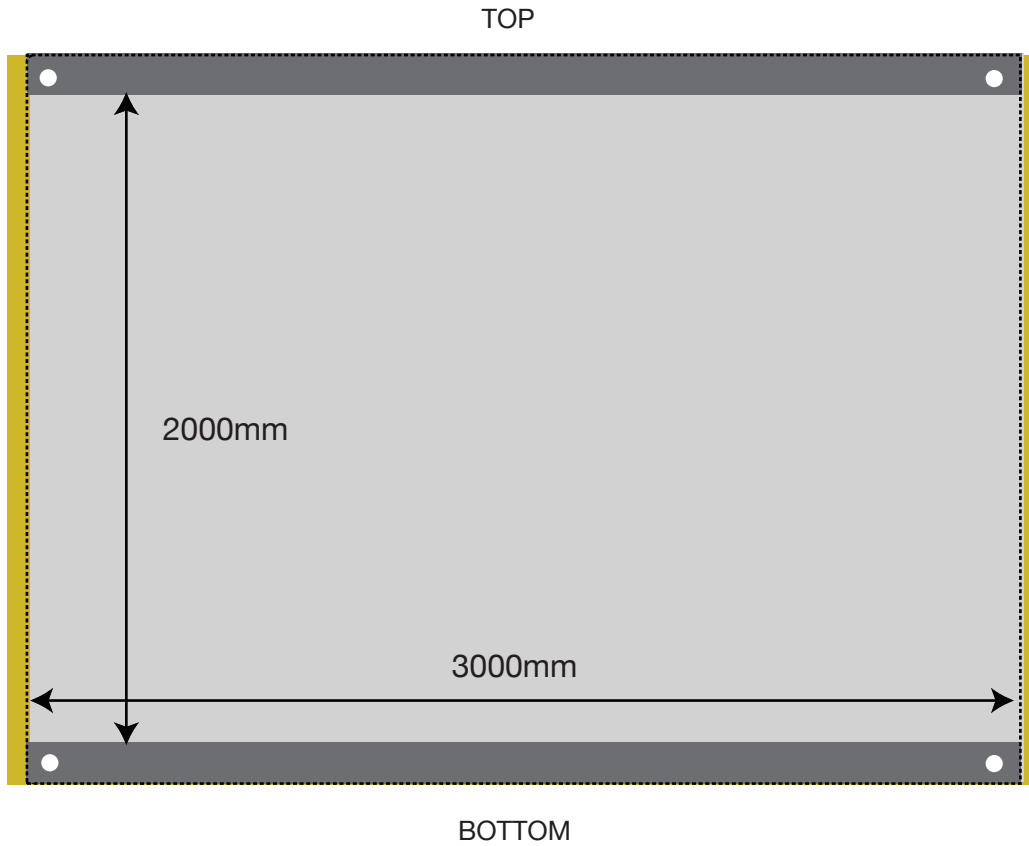

# STRAIGHT B

2000mm H x 3000mm W

-  Visible Graphic Area 2000mm x 3000mm
-  Finished Print Size 2000mm x 3000mm  
(inc. 150mm inside base of cassette)
-  Image Bleed Area 2010mm x 3010mm  
(10mm sides, 1000mm inside base)

**Fixing Hole Diagram:**

- 26mm from outside edge to centre.
- 80mm from trimmed end to centre.
- Hole Diameter 20mm.

110mm extra for overlap based on using 25mm wide double-sided tape to secure graphic. This makes a 85mm pocket.

----- Graphic folding edge/crease line

**ORDER LINE:**  
**0845 8854 460**