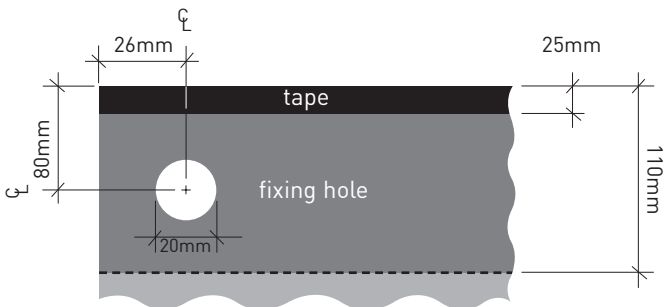

WIND DANCER
2800mm H x 800mm W

Fixing Hole Diagram:

- 26mm from outside edge to centre.
- 80mm from trimmed end to centre.
- Hole Diameter 20mm.

110mm extra for overlap based on using 25mm wide double-sided tape to secure graphic. This makes a 85mm pocket.

----- Graphic folding edge/crease line

- Visible Graphic Area 2800mm x 800mm
- Finished Print Size 2800mm x 800mm (inc. 150mm inside base of cassette)
- Image Bleed Area 2810mm x 810mm (10mm sides, 1000mm inside base)