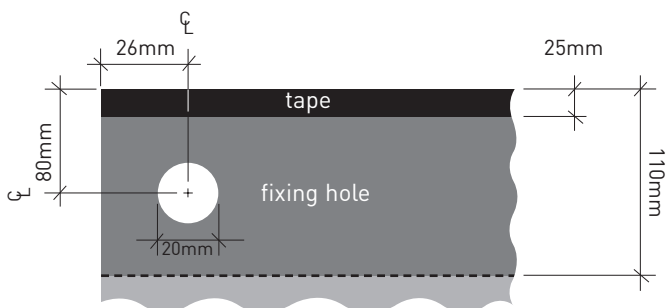

WIND DANCER
3500mm H x 1000mm W

Fixing Hole Diagram:

- 26mm from outside edge to centre.
- 80mm from trimmed end to centre.
- Hole Diameter 20mm.

110mm extra for overlap based on using 25mm wide double-sided tape to secure graphic. This makes a 85mm pocket.

----- Graphic folding edge/crease line

- Visible Graphic Area 3500mm x 1000mm
- Finished Print Size 3500mm x 1000mm (inc. 150mm inside base of cassette)
- Image Bleed Area 3510mm x 1010mm (10mm sides, 1000mm inside base)